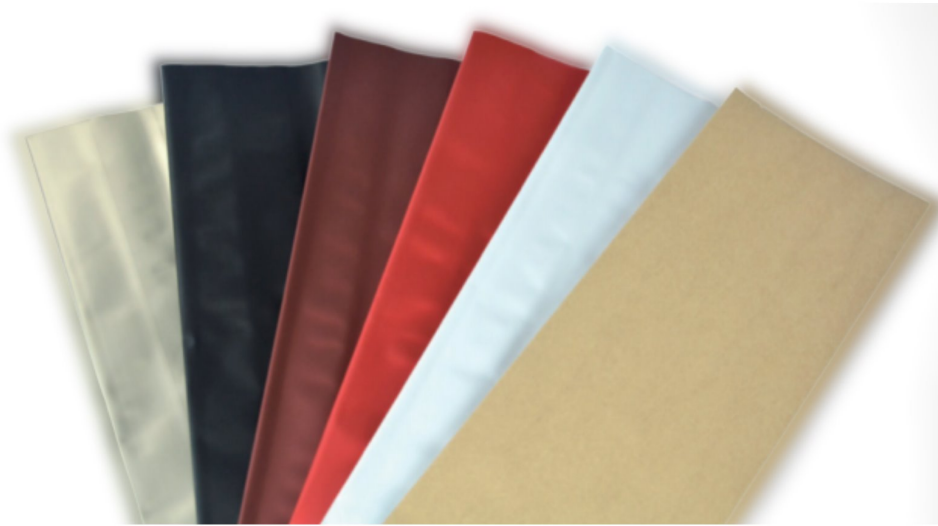

## »» Foil Series- Matte Coffee Angled Upright Bag ««

**CODE: ALS-MatteAngledUpright / KFS-MatteAngledUpright**

Without Zipper

**COLOR: RED, COFFEE, BLACK, WHITE, CHAMPAGNE GOLD/**

**KRAFT PAPER**

<b>CAPACITY</b>	<b>WIDTH</b>	<b>LENGTH</b>	<b>ONE SIDE</b>
990 g	135 mm	400 mm	75 mm